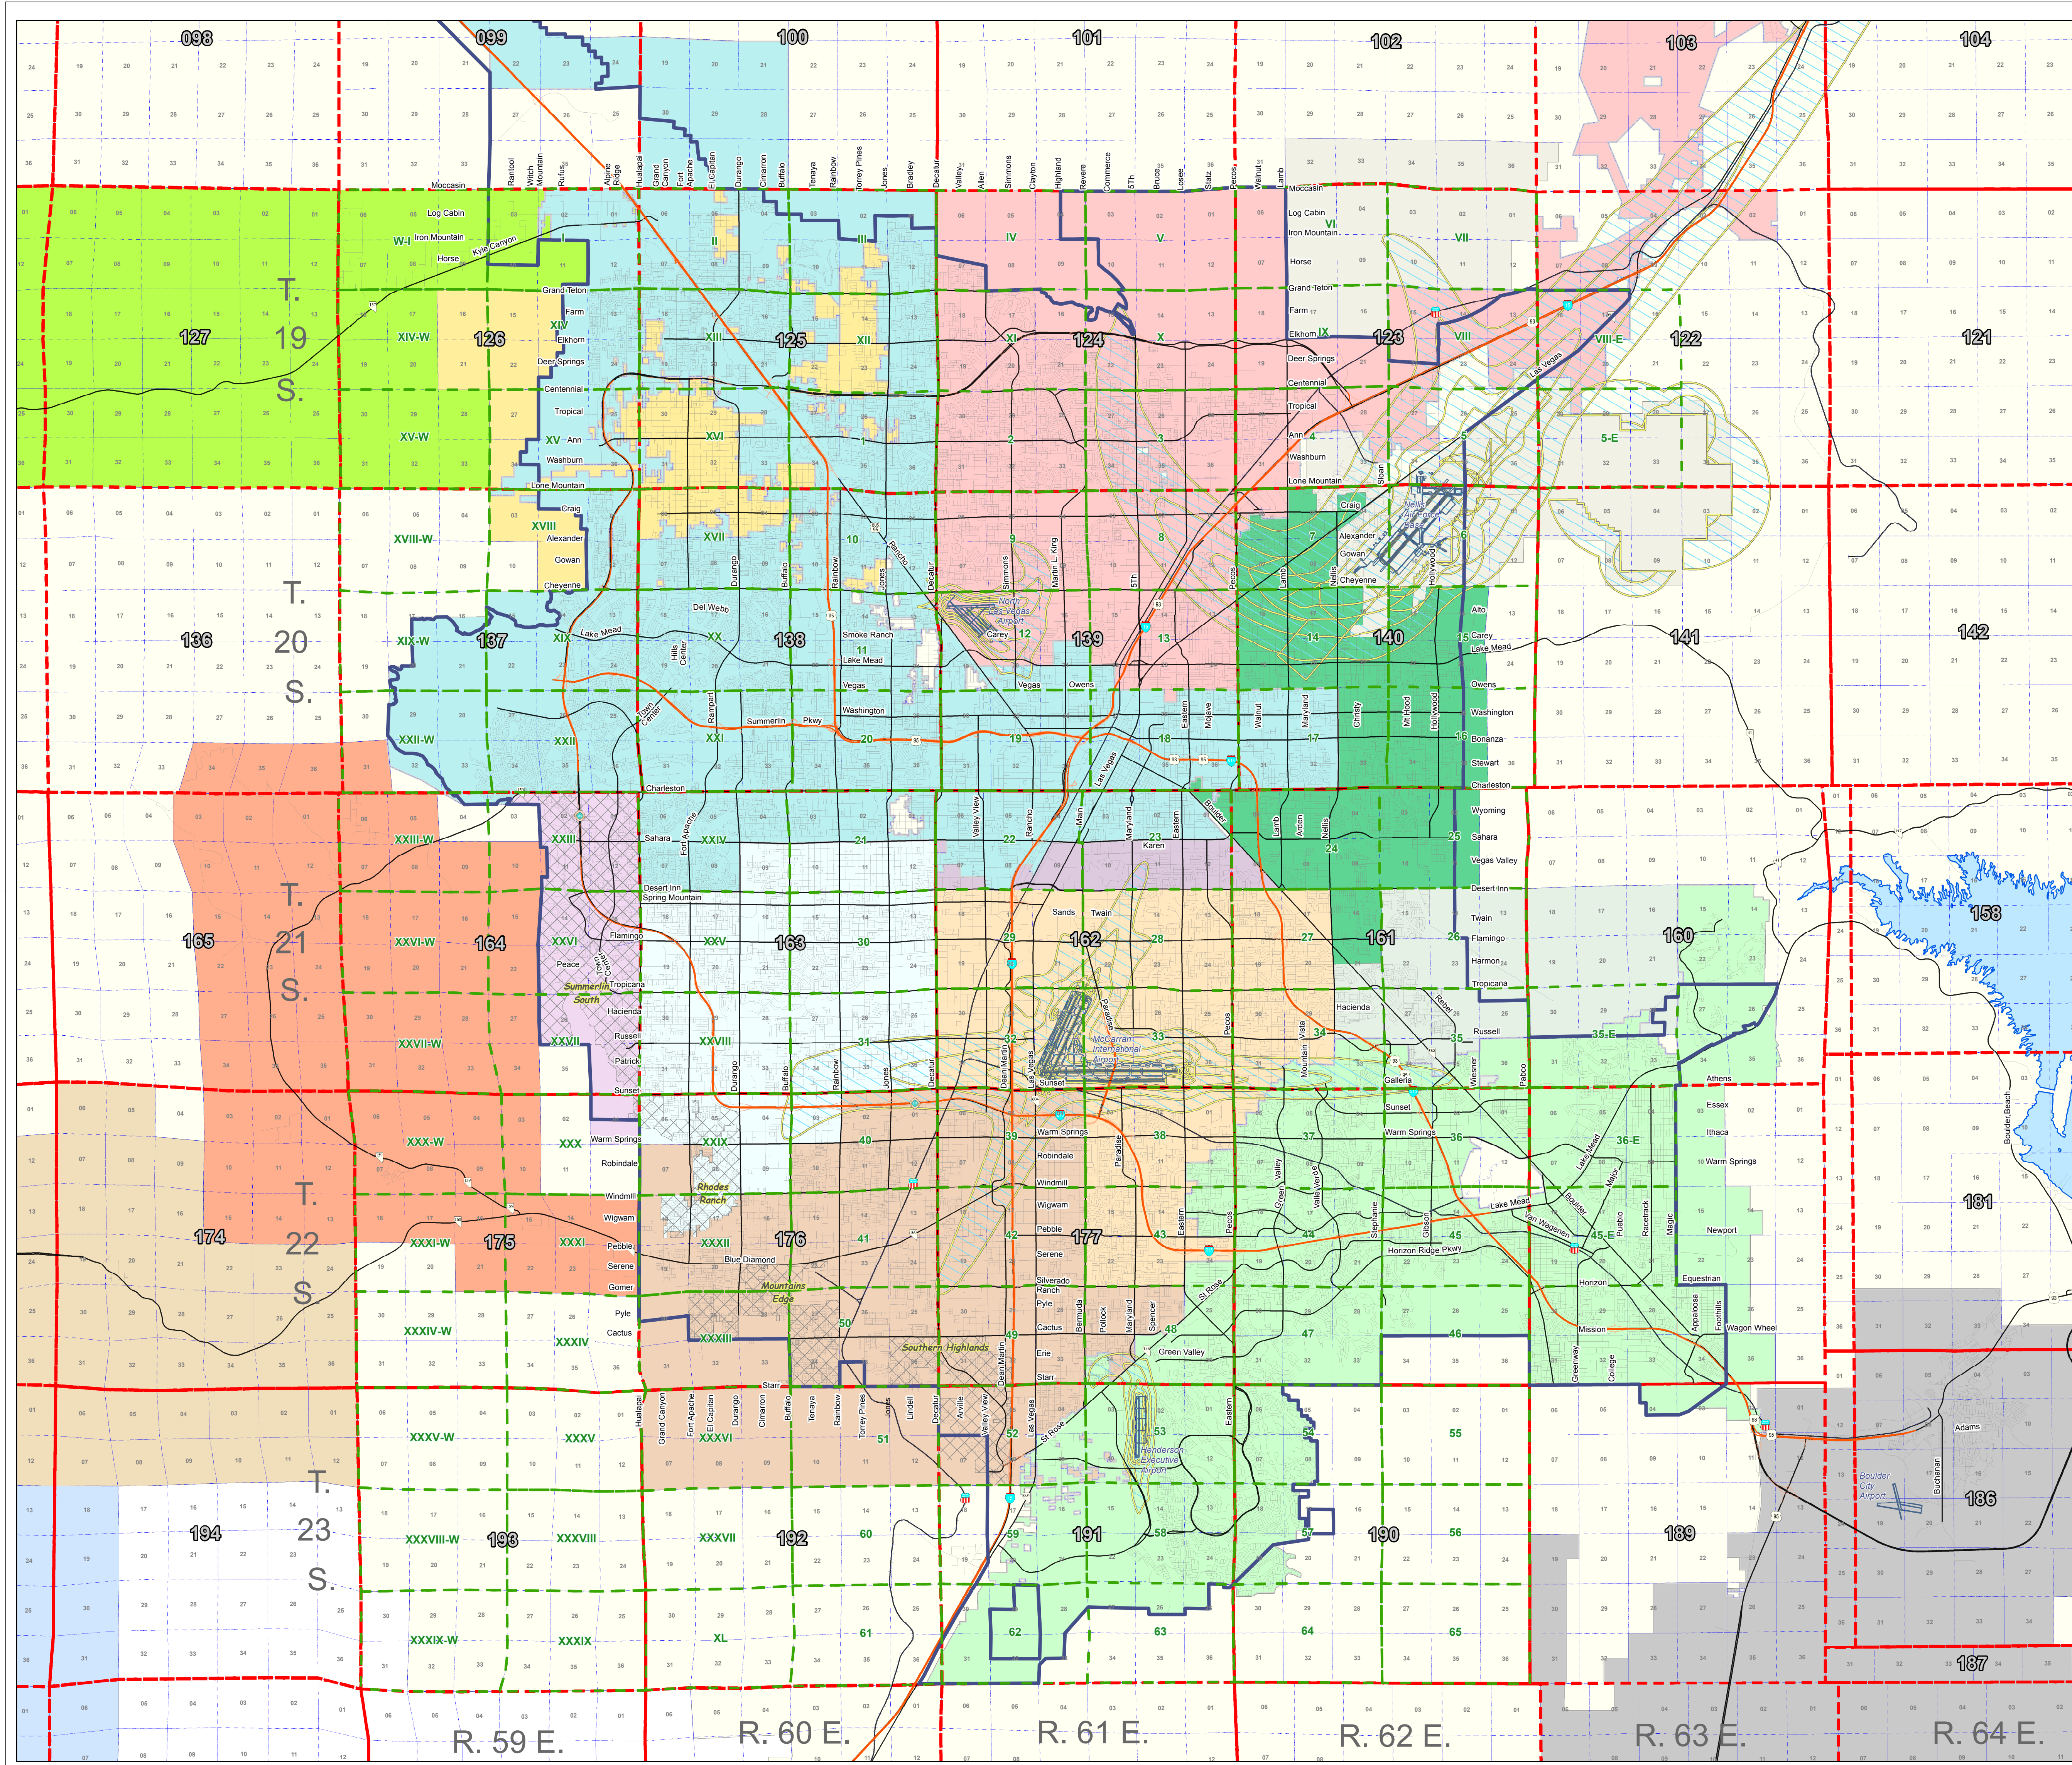

Comprehensive Planning

Las Vegas Valley Jurisdictional Boundary Map

- City of Boulder City
- City of Henderson
- City of Las Vegas
- City of North Las Vegas
- Enterprise TAB
- Lone Mountain CAC
- Lower Kyle Canyon CAC
- Mountain Springs CAC
- Nellis Air Force Base
- Paradise TAB
- Redrock CAC
- Sandy Valley CAC
- Spring Valley TAB
- Summerlin South
- Sunrise Manor TAB
- Whitney TAB
- Winchester TAB
- Unincorporated Clark County
- City Boundaries
- BLM Disposal Boundary
- Book Boundaries
- Section Boundaries
- Freeways
- Major Streets
- Airport Environs & Nellis AFB LOLAZ
- Paper Map Boundaries
- Major Projects
- Local Streets
- Railroads

Map created on: May 08, 2019
 This information is for display purposes only.
 No liability is assumed as to the accuracy of the data delineated hereon.